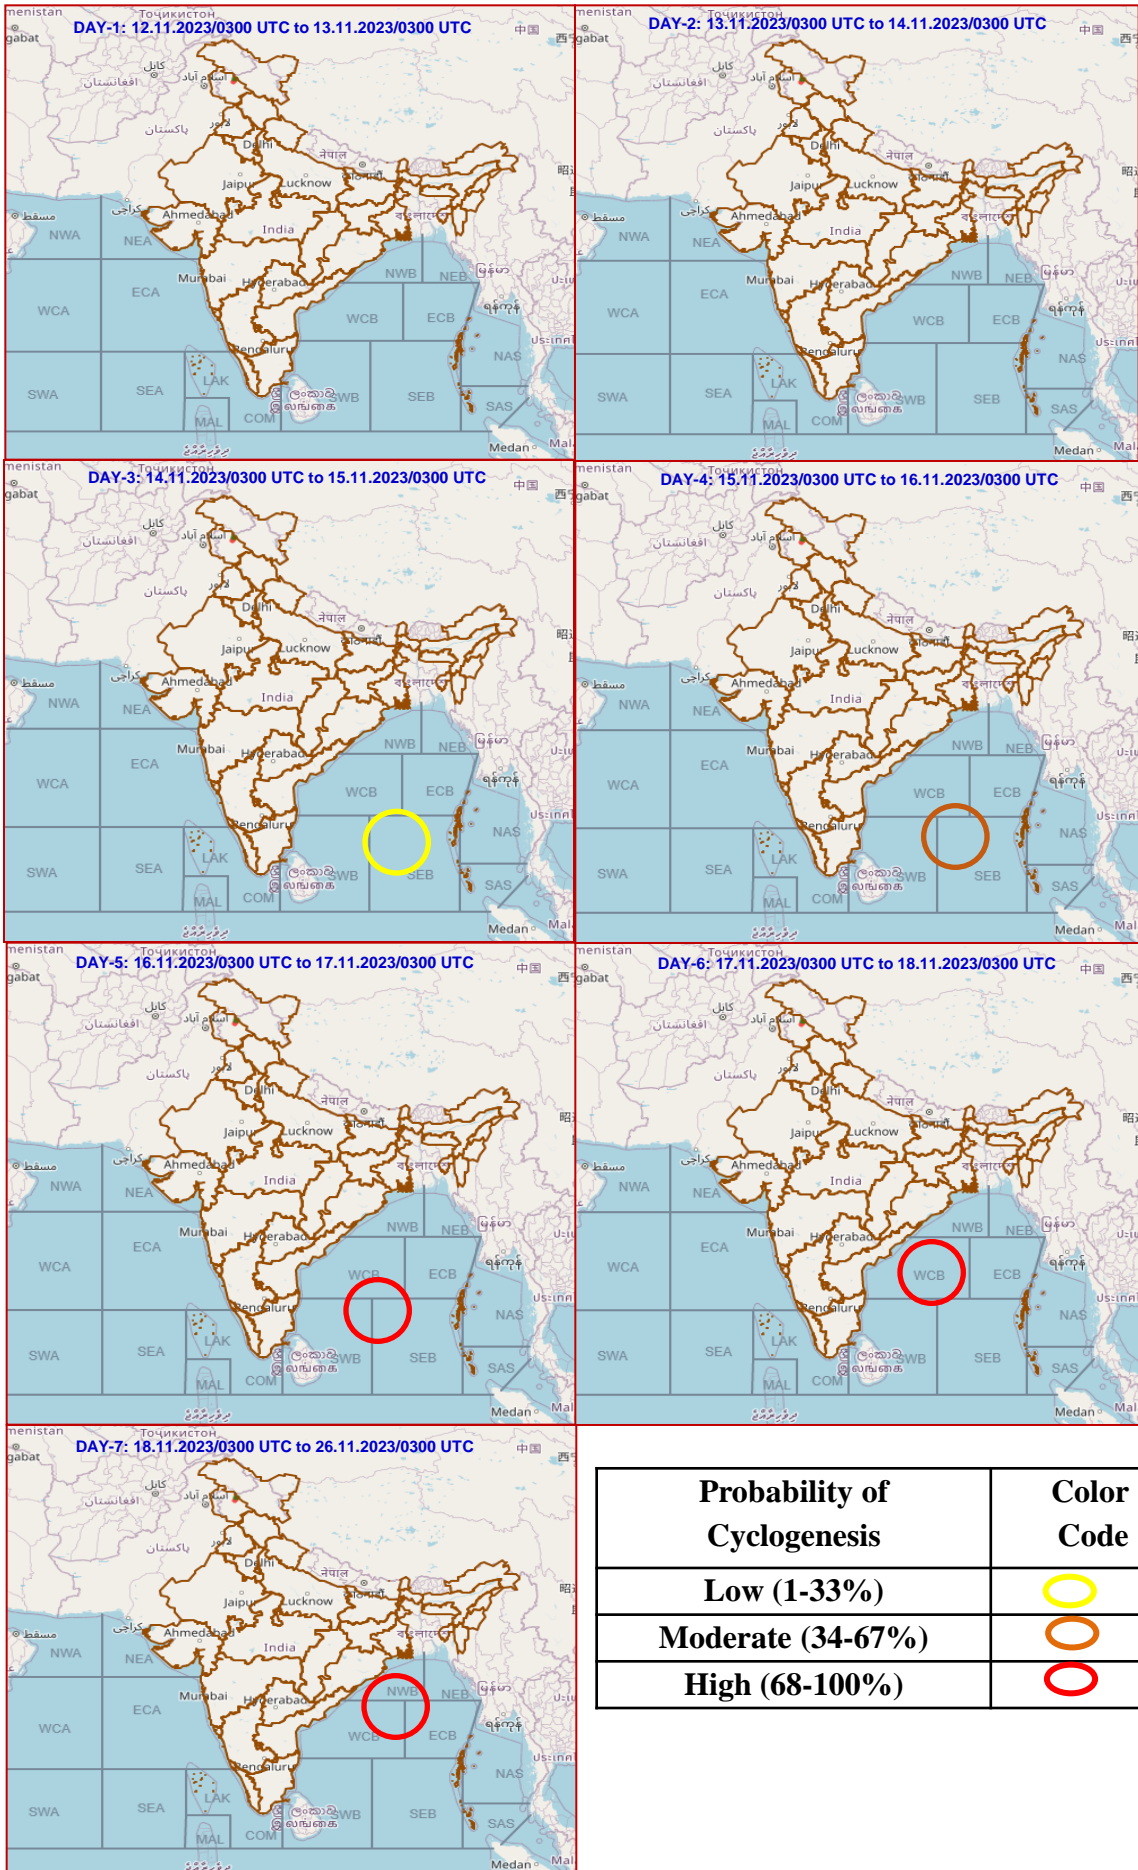

Graphical Tropical Weather Outlook

Probability of Cyclogenesis	Color Code
Low (1-33%)	Yellow
Moderate (34-67%)	Orange
High (68-100%)	Red